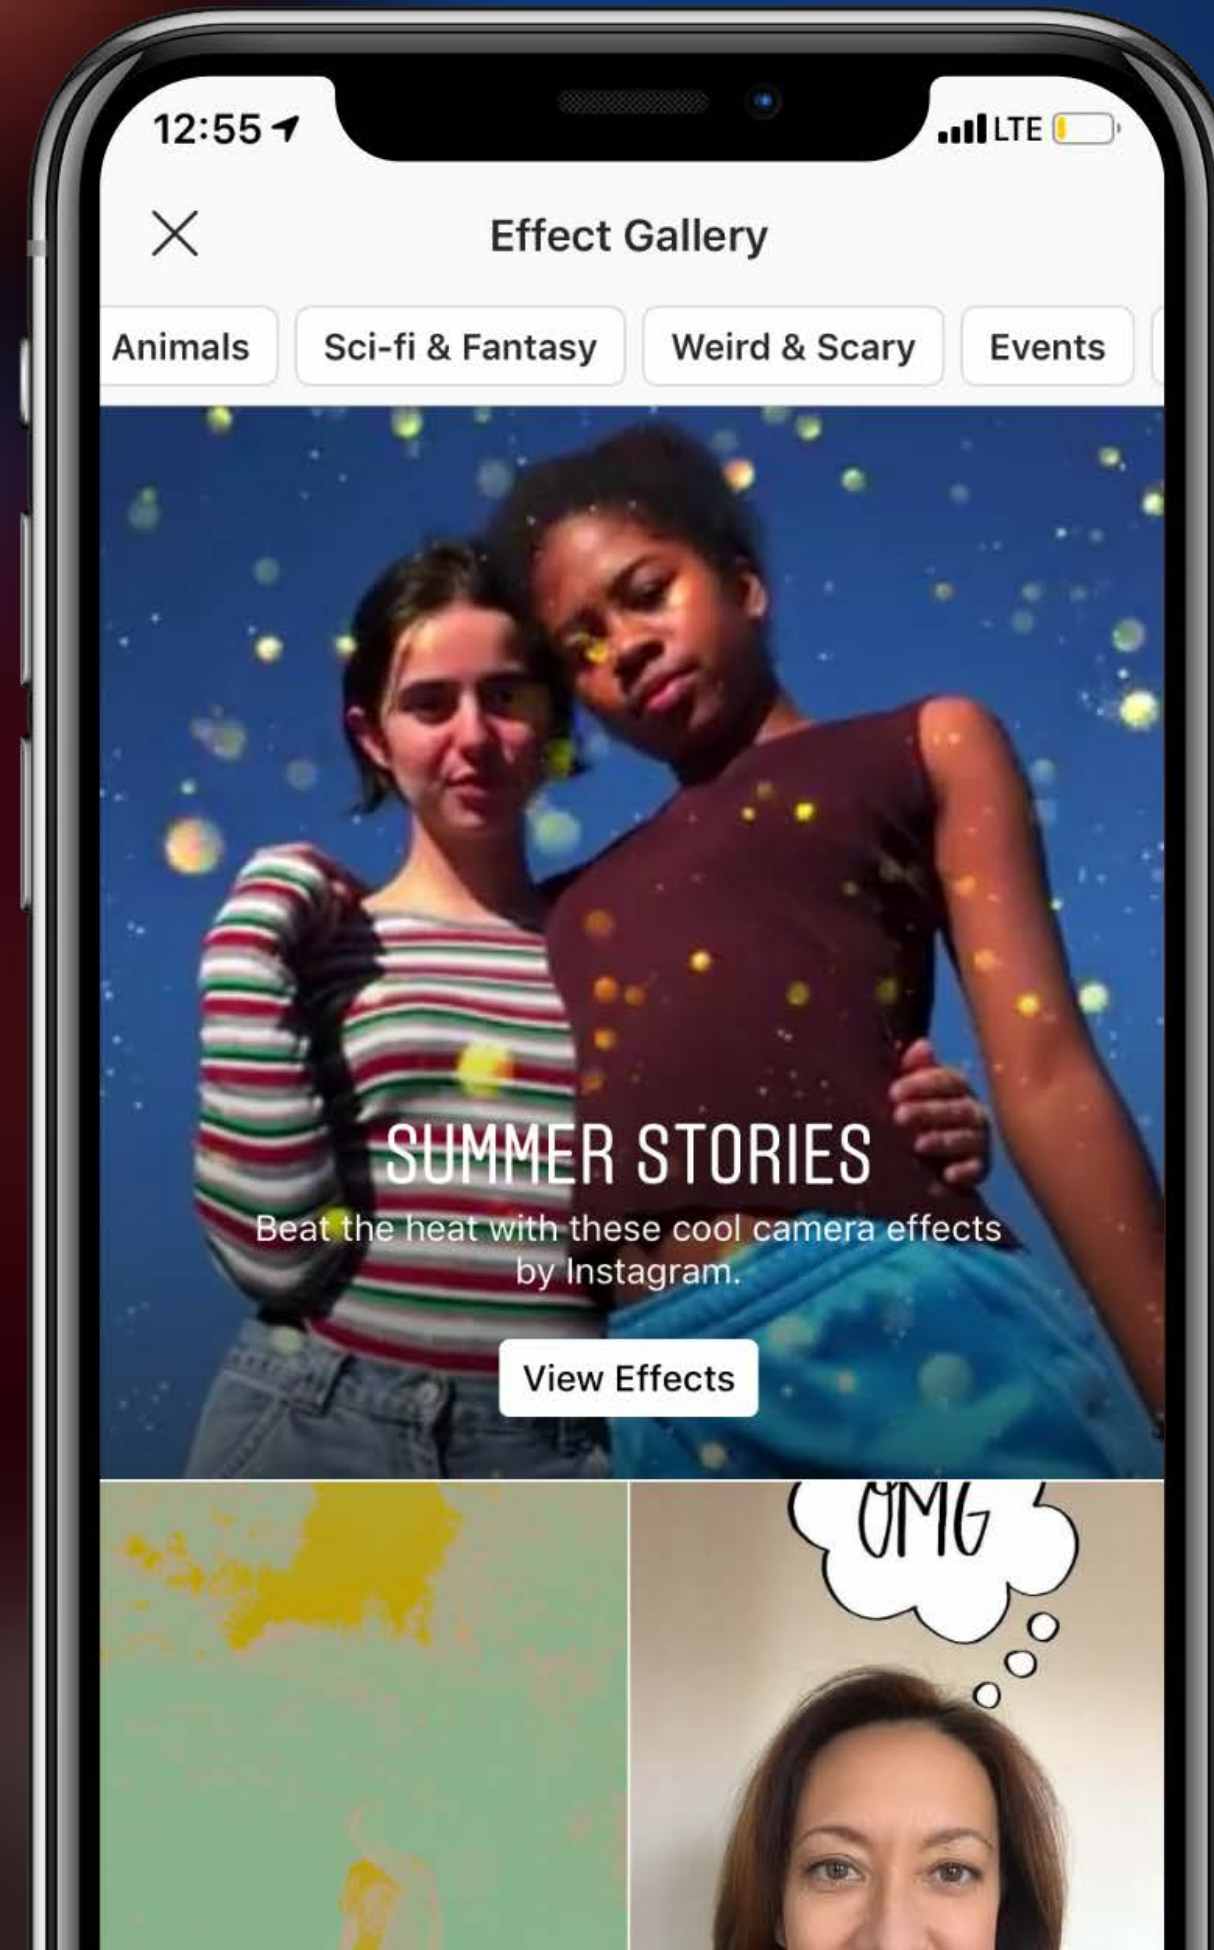

Over 500 million Instagram users visit the discover page every day

A NEW CREATIVE FRONTIER

Camera filters offer endless possibilities to integrate your brand in every day life