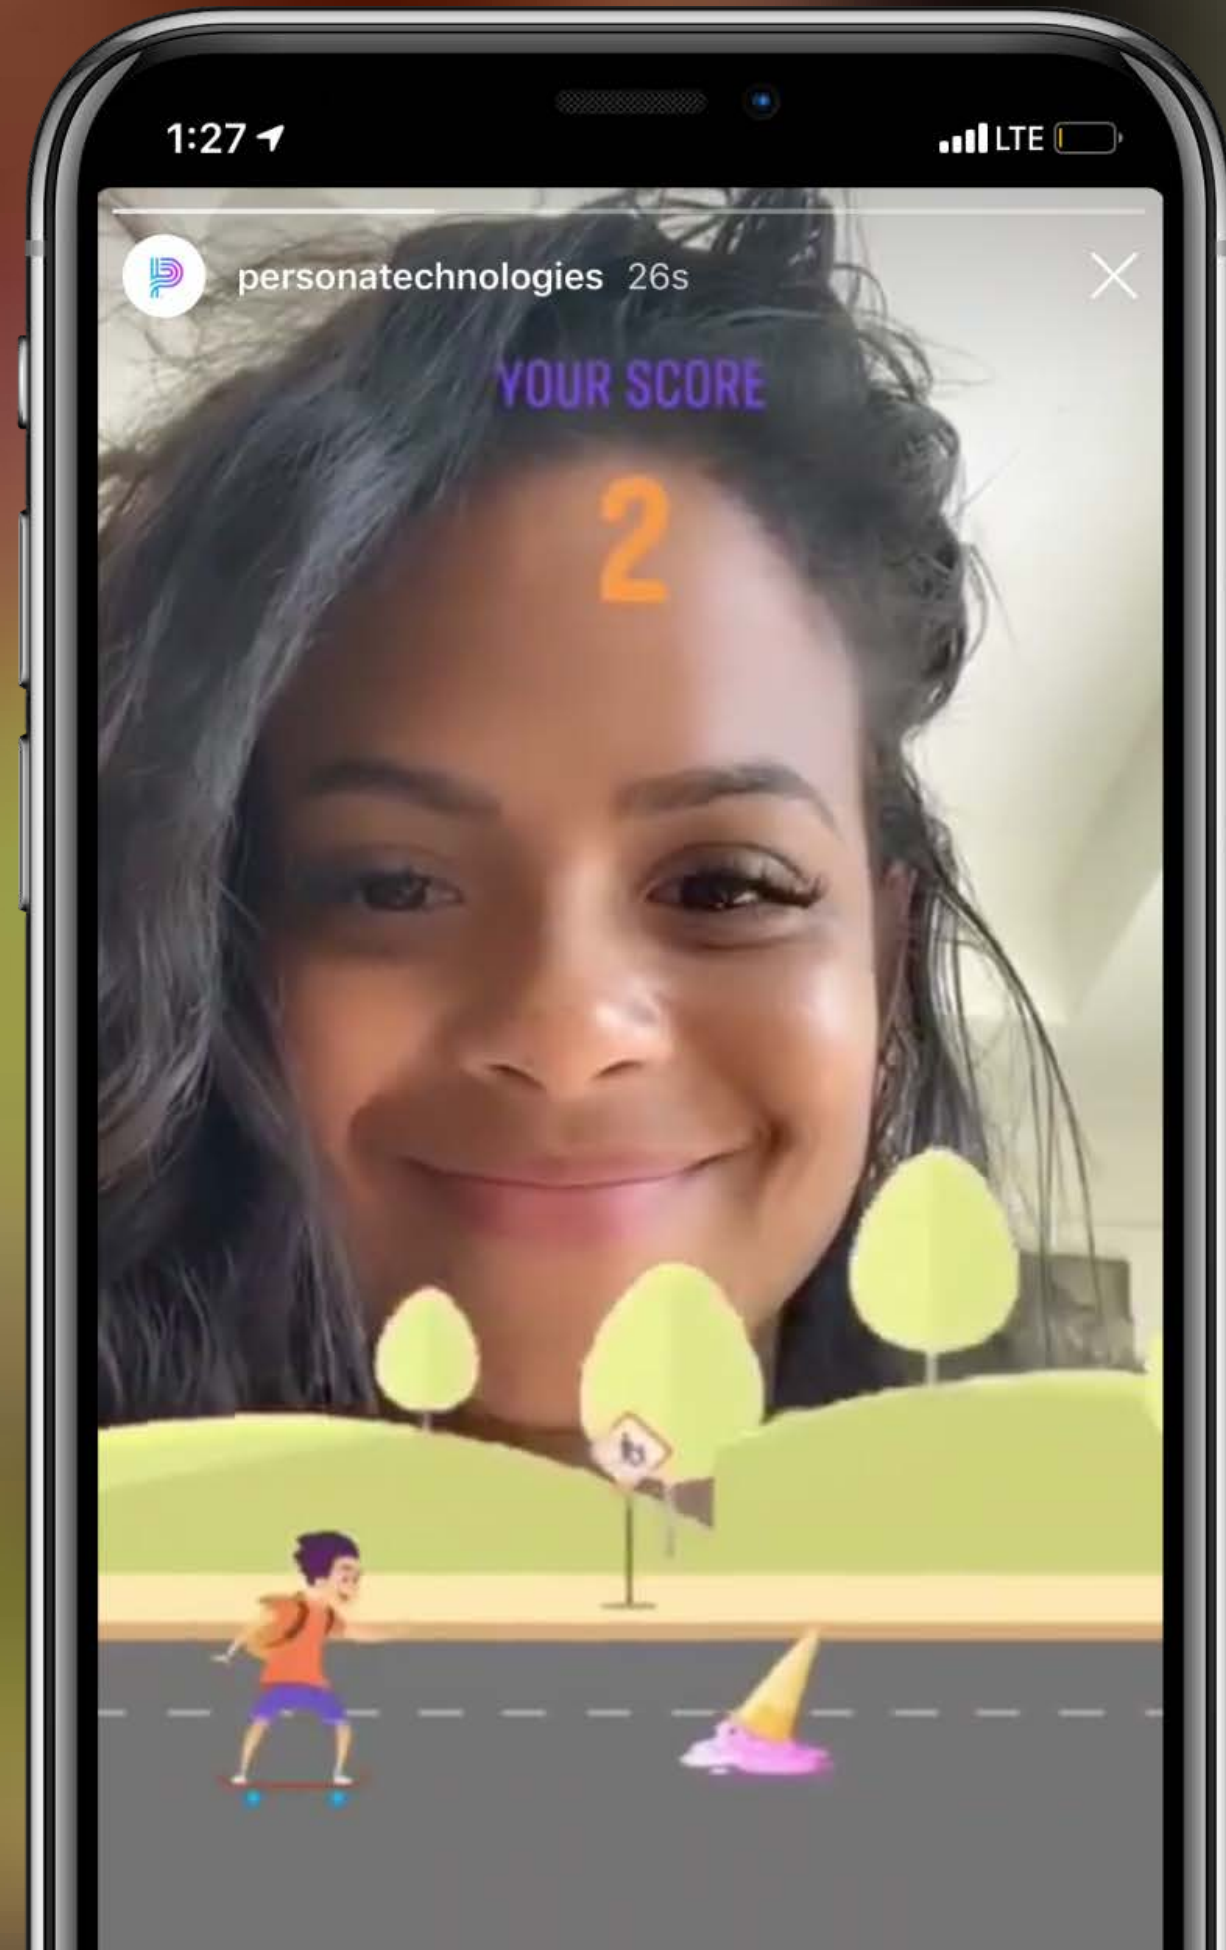

CONTESTS AND GAMES

Encourage followers to tag your brand and share your filter

Contests and games are proven ways to increase engagement